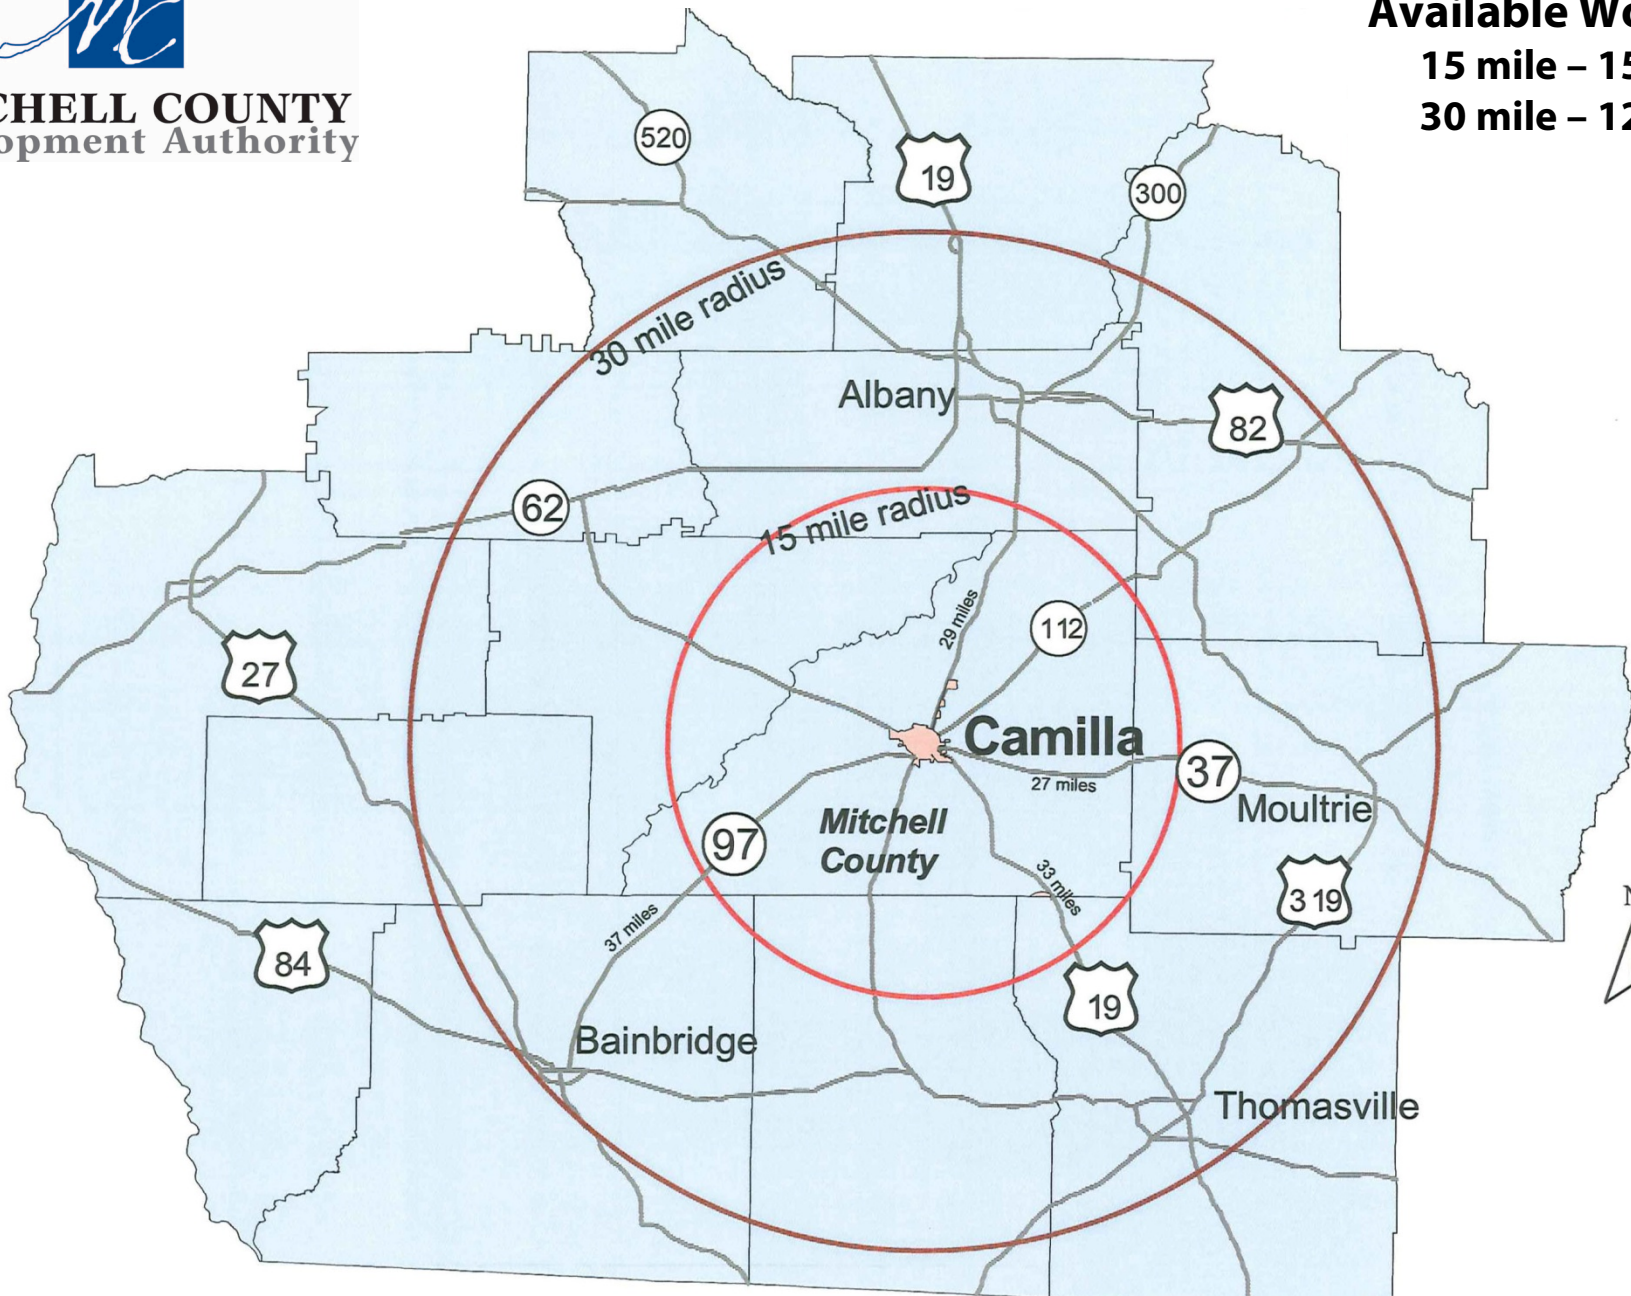

**MITCHELL COUNTY**  
Development Authority

**Available Workforce:**  
**15 mile - 15,147**  
**30 mile - 126,557**

Mitchell County Development Authority  
186 East Broad Street  
P.O. Box 692  
Camilla, GA 31730